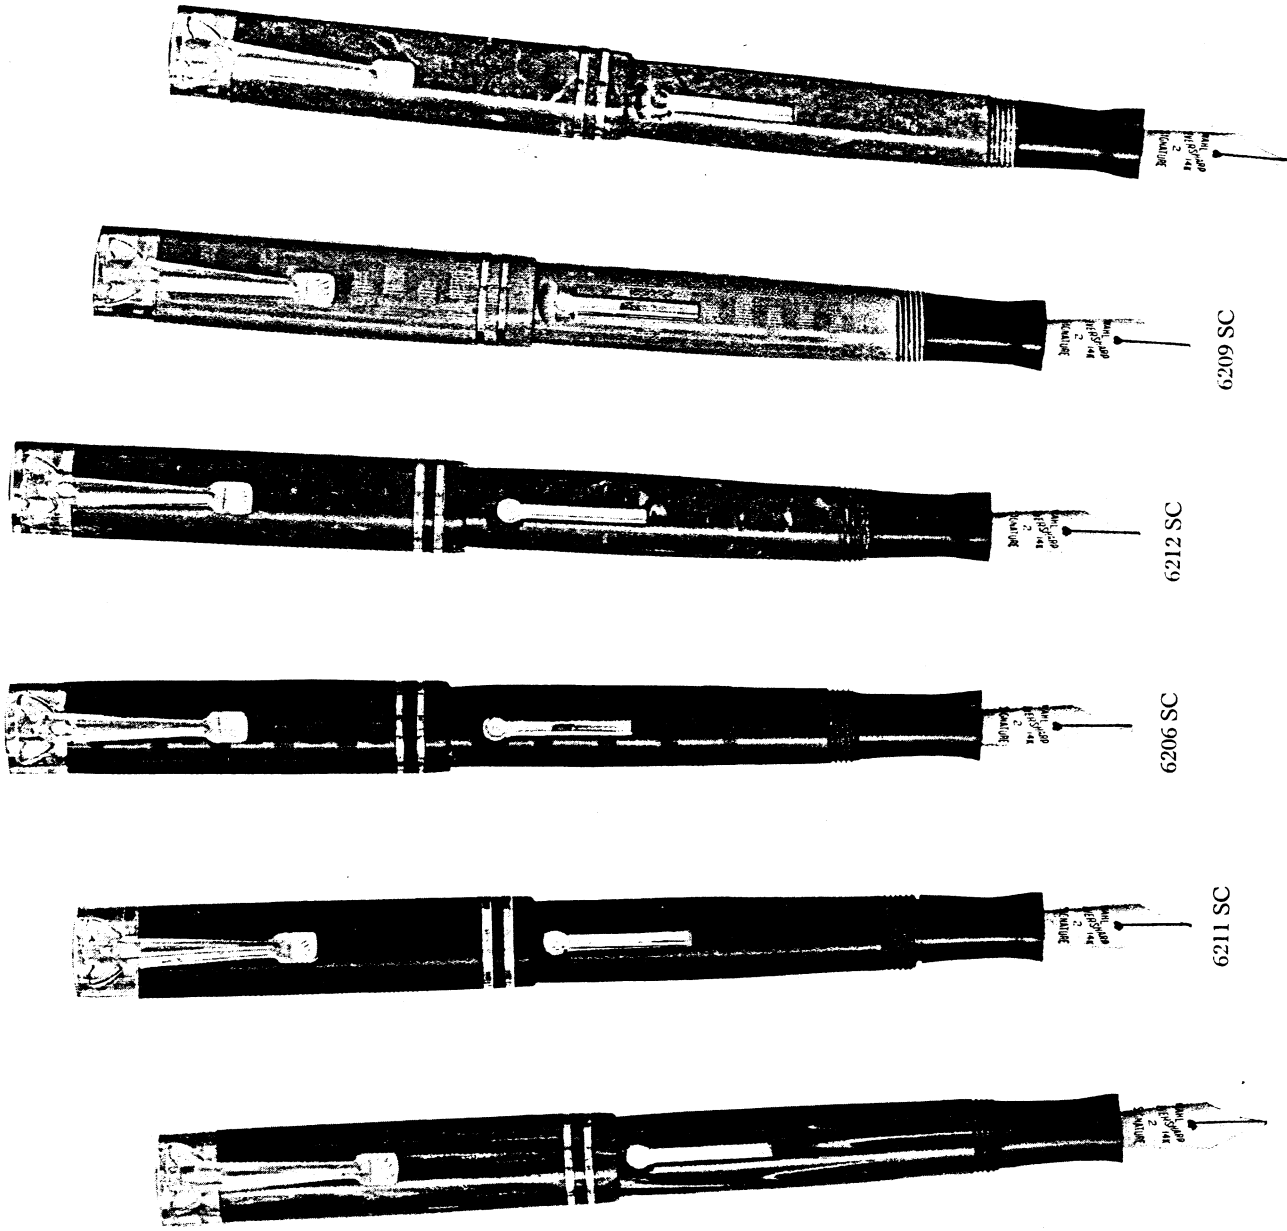

6215 SC

6209 SC

6212 SC

6206 SC

6211 SC

6207 SC